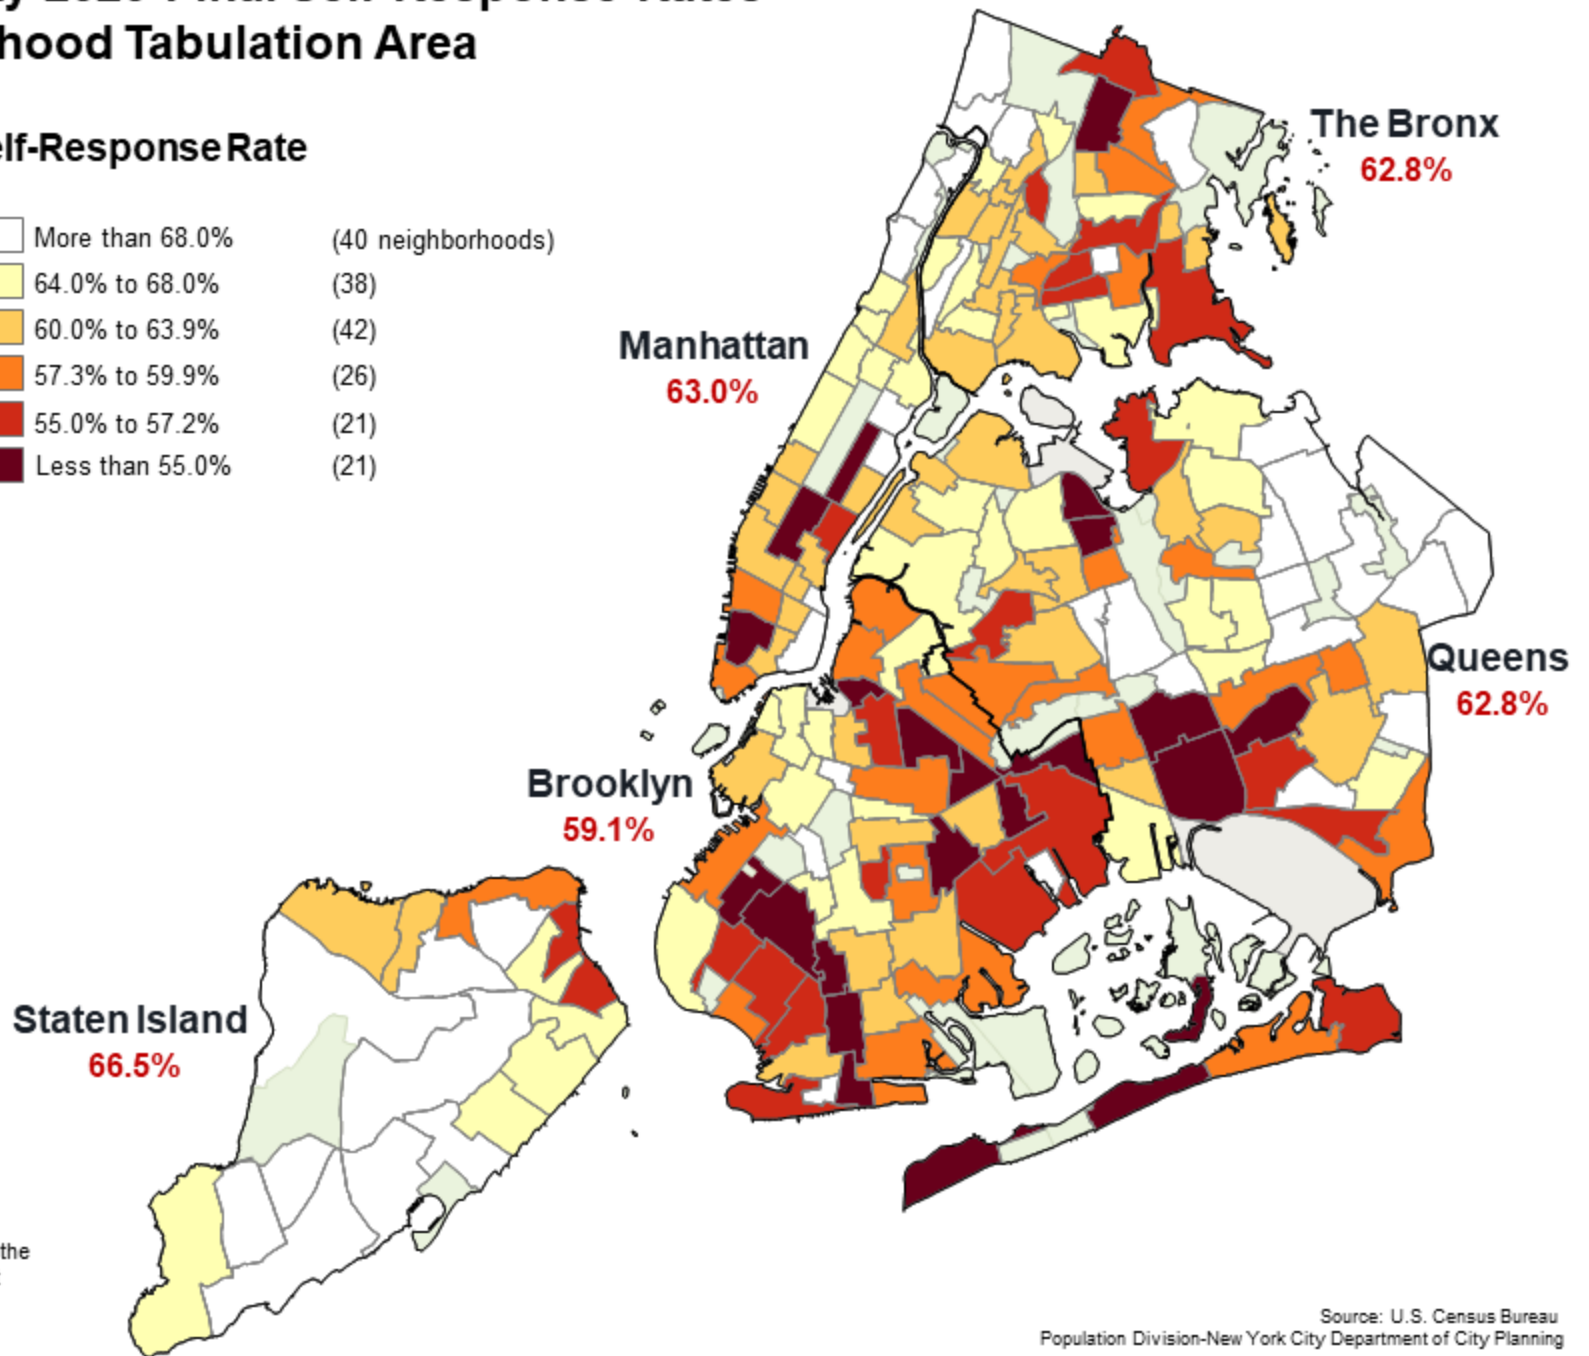

New York City 2020 Final Self-Response Rates* by Neighborhood Tabulation Area

Self-Response Rate

NYC: 61.9%

*Self-Response Rate measures the percentage of housing units that self-responded either online, by mail, or by phone.

Source: U.S. Census Bureau
Population Division-New York City Department of City Planning