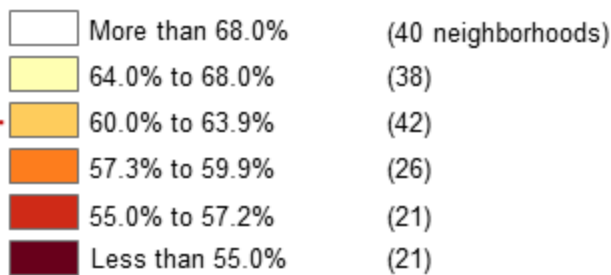

New York City 2020 Final Self-Response Rates* by Neighborhood Tabulation Area

Self-Response Rate

NYC: 61.9%

*Self-Response Rate measures the percentage of housing units that self-responded either online, by mail, or by phone.